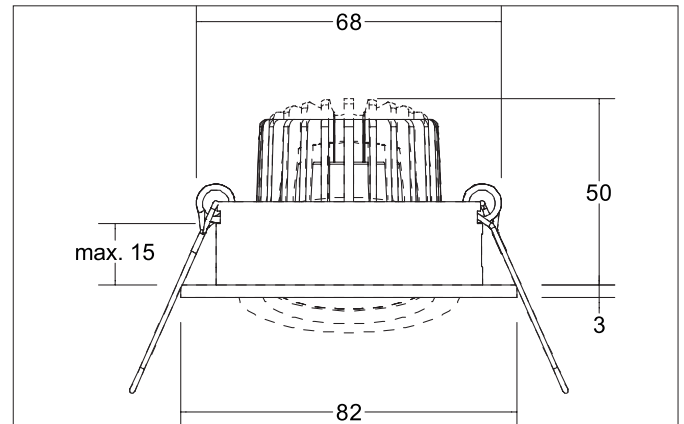

**TIRREL-R LED recessed spot set, DALI dimmable, incl. connection****box**

Article no. 41443083

Light.  
For Generations.**Tender**

LED recessed spot set, DALI dimmable, incl. connection box, Round. Toolless ceiling installation by installation springs. Ceiling cut-out Ø 68 mm, Installation depth 50 mm, Outer diameter 82 mm, Weight 0,277 kg, Reflector silver with rotationssymmetrical, deep, wide distributed light intensity. optimal light distribution due to a glass transparent cover. Luminous flux 680 lm, Power 1 x 6 W, Light colour warm white, Correlated color temprature (CCT) 3.000 K, Colour rendering index CRI > 80, Housing material: Aluminium / Glass / Plastic, Colour: Black, Permissible ambient temperature (ta): -20 °C - +25 °C, Protection class (EN 61140): II, Degree of protection (DIN EN 60529): IP20, .With electronic driver, DALI-2 dimmable.

**Product Benefits**

- LED recessed spotlight in round design made of solid aluminum with LED module 6 W (3.000 K) and dimmable DALI converter WITHOUT glow-in-the-dark effect.
- Ceiling cut-out 68 mm, diameter 82 mm, installation depth 50 mm, IP20.
- Swivel range 25°.
- Large color variation. Without visible snap ring.
- Classic, formally restrained design.
- In the same optics also in GX5.3 or GU10 version and as a dimmable Set phase section or DALI and as a loudspeaker version.
- In addition, in the same surface structure and in the same color also available in square version.

**TIRREL-R LED recessed spot set, DALI dimmable, incl. connection****box**

Article no. 41443083

Light.  
For Generations.

Article data	
Article no.	41443083
GTIN	4251433949138
Series name	TIRREL-R
Short description	LED recessed spot set, DALI dimmable, incl. connection box
Material	Aluminium / Glass / Plastic
Colour	Black
Type of surface	Matt
Shape	Round
Outer diameter	82 mm
Built-in diameter	68 mm
Installation depth	50 mm
Hight	3 mm
Scope of delivery	Incl. 5-pole connection box
Weight	0.277 kg