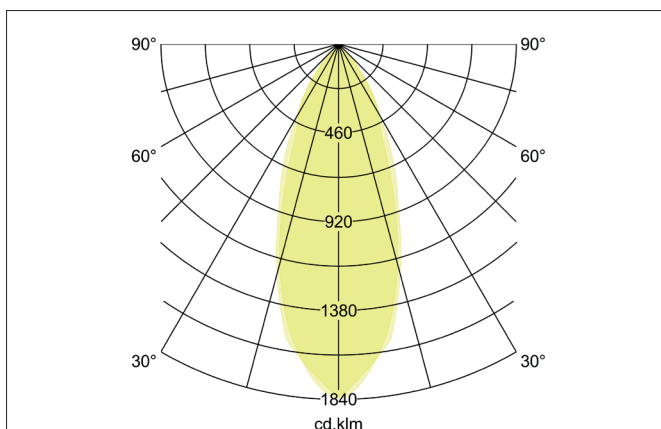

**TIRREL-R LED recessed spot set, DALI dimmable, incl. connection****box**

Article no. 41443083

Light.  
For Generations.**Tender**

LED recessed spot set, DALI dimmable, incl. connection box, Round. Toolless ceiling installation by installation springs. Ceiling cut-out Ø 68 mm, Installation depth 50 mm, Outer diameter 82 mm, Weight 0,277 kg, Reflector silver with rotationssymmetrical, deep, wide distributed light intensity. optimal light distribution due to a glass transparent cover. Luminous flux 680 lm, Power 1 x 6 W, Light colour warm white, Correlated color temprature (CCT) 3.000 K, Colour rendering index CRI > 80, Housing material: Aluminium / Glass / Plastic, Colour: Black, Permissible ambient temperature (ta): -20 °C - +25 °C, Protection class (EN 61140): II, Degree of protection (DIN EN 60529): IP20, .With electronic driver, DALI-2 dimmable.

**Product Benefits**

- LED recessed spotlight in round design made of solid aluminum with LED module 6 W (3.000 K) and dimmable DALI converter WITHOUT glow-in-the-dark effect.
- Ceiling cut-out 68 mm, diameter 82 mm, installation depth 50 mm, IP20.
- Swivel range 25°.
- Large color variation. Without visible snap ring.
- Classic, formally restrained design.
- In the same optics also in GX5.3 or GU10 version and as a dimmable Set phase section or DALI and as a loudspeaker version.
- In addition, in the same surface structure and in the same color also available in square version.

Lighting technology	
Colour temperature	3.000 K
Light output	Direct
Luminous flux	680 lm
System efficiency	113 lm/W
Colour rendering	CRI > 80
Reflector	High-gloss
Reflector colour	silver
Beam angle	38°
Light sharing	Symmetric
Adjustable color temperature	No